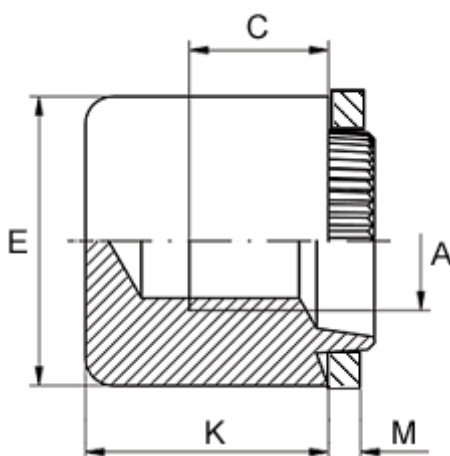

Article number: 12741000040800

Description: KLEE-coil 741 000 040.800
M4 Brass

Measures

Female thread A	= M4
Height K	= 9.0
Min thread length C	= 4.0
Outer diameter E	= 10.0
Plate thickness	= 0.5 to 0.6
Recommended bore diameter for extreme load	= 7.0
Recommended bore diameter for normal use	= 7.0